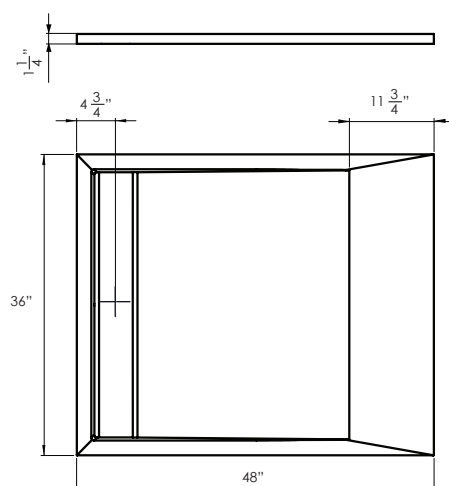

MATERIAL

- Resin stone ACRYSTONE® core

SIZE

- Size: 48 x 36 in
- Weight: 130 lb

INCLUDED

- Shower Tray
- Drain Grid
- Tile flange
- Instruction manual

NOT INCLUDED

- Drain connection
- (RBM shower tray can accommodate most 2" standard drain)

MARQUINA

CALACATTA
WHITE

TECHNICAL INFORMATION

APPROXIMATE MEASUREMENTS
The manufacturer accepts 1/4" variance