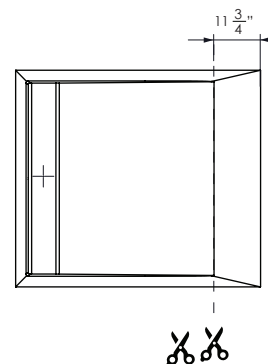

MATERIAL

- Resin stone ACRYSTONE® core

SIZE

- Size: 48 x 36 in
- Weight: 130 lb

INCLUDED

- Shower Tray
- Drain Grid
- Tile flange
- Instruction manual

NOT INCLUDED

- Drain connection
- (RBM shower tray can accommodate most 2" standard drain)

MARQUINA

CALACATTA
WHITE

TECHNICAL INFORMATION

APPROXIMATE MEASUREMENTS
The manufacturer accepts 1/4" variance